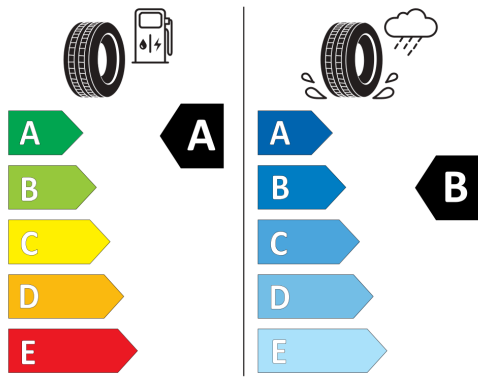

**BRIDGESTONE** 13942

215/55 R18 95 T C1

2020/740

**GOODYEAR** 545820

215/55R18 95 T C1

2020/740

**Continental** 0314622

215/55 R 18 95 T C1