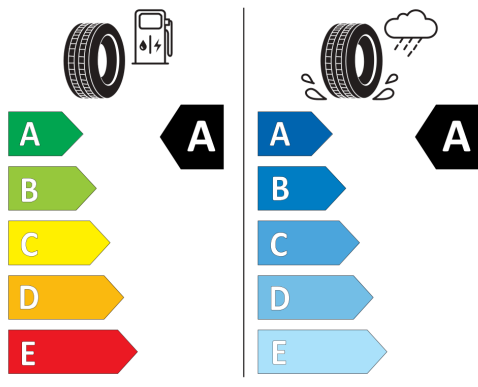

2020/740

Continental 0311335

215/55 R 18 95 T C1